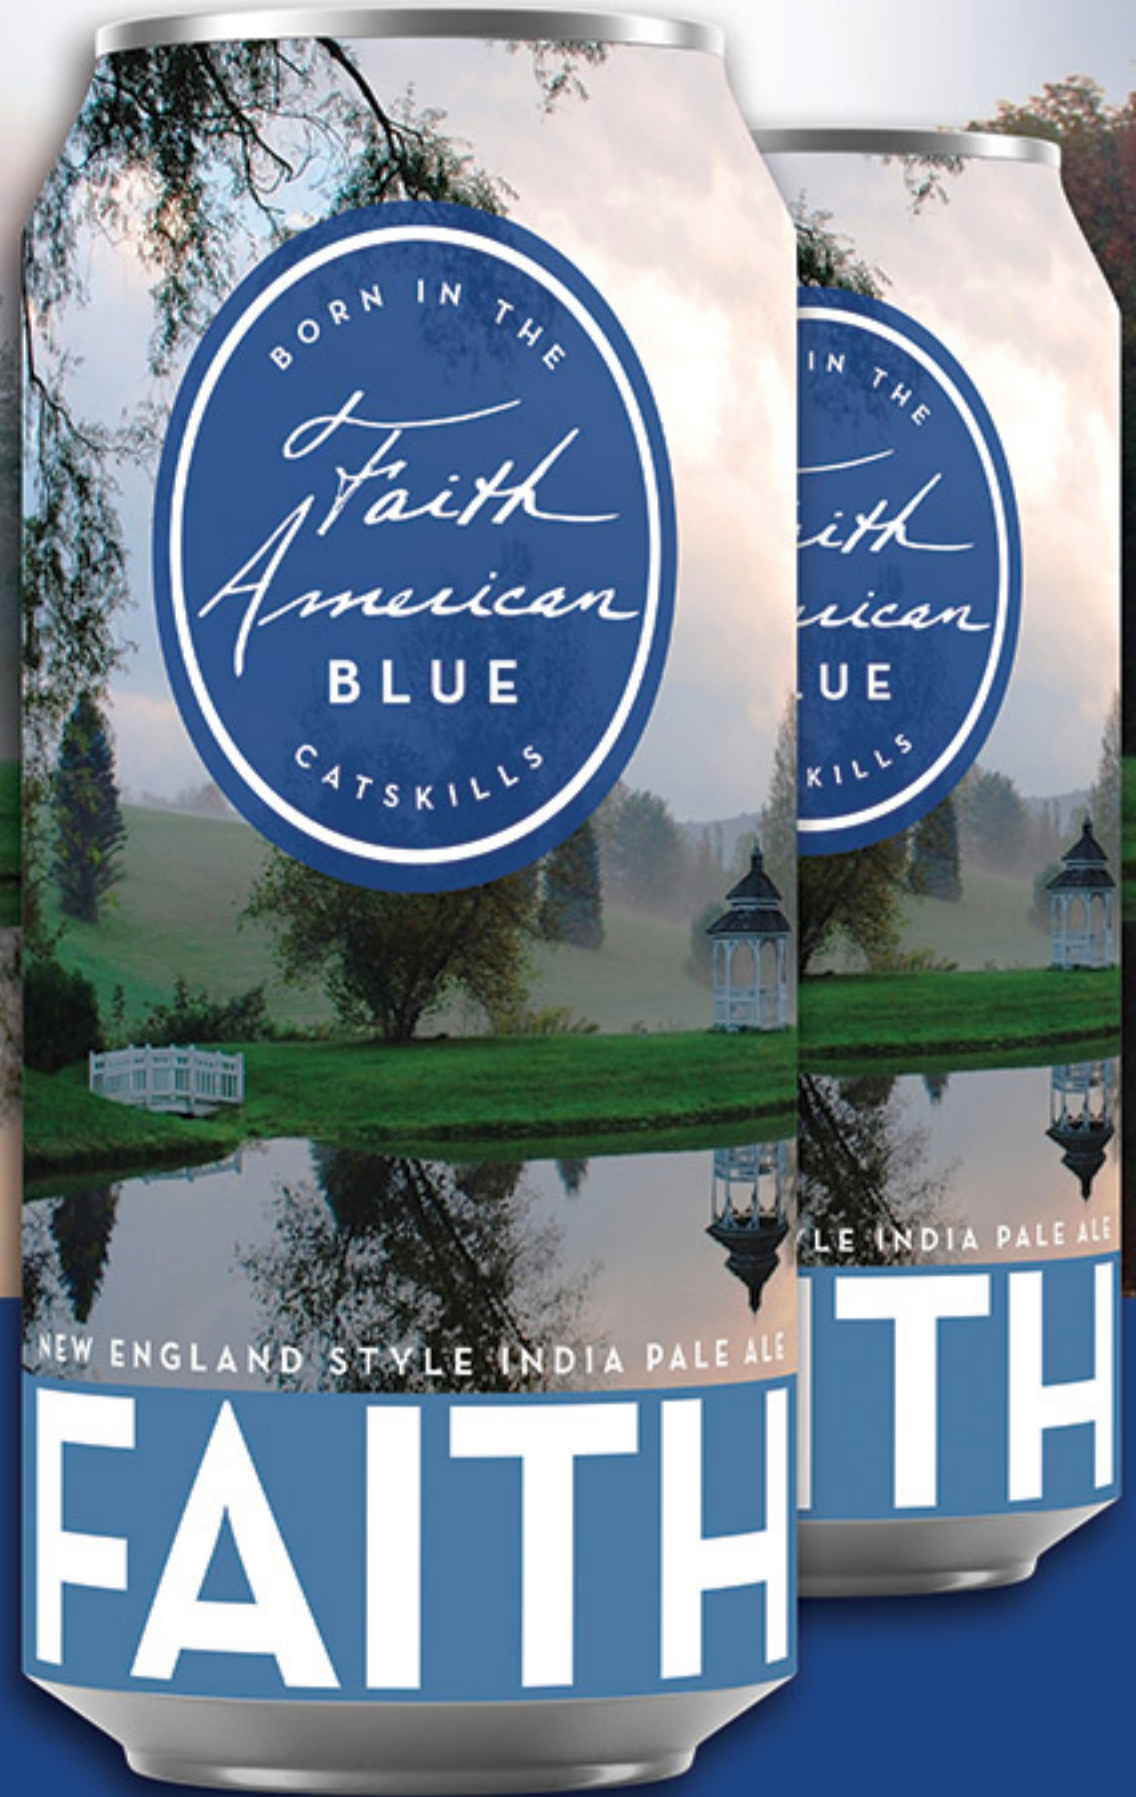

# Blue Hazy

brewed with an abundance of Mosaic hops and a touch of Blueberry

## Faith American BLUE

AVAILABLE	ABV	IBU
YEAR ROUND	6.0%	30
PACKAGE	UPC	
● 16oz/1 Pint cans (4-pack)	 8 51195 00815 5	
● 1/2 barrel kegs		
● 1/6 barrel kegs		

Mornings here, clouds nestle in the hollows till well after sun-up. As it warms, they rise into a blue haze. Some days, volunteer veins of wild blueberry cascade down our mountainside and “blue” things just a bit more. Hence, our Blue Hazy. Brought to you by the Sun, Land, Air, Water...and absolute Splendor of the Catskill Mountains.